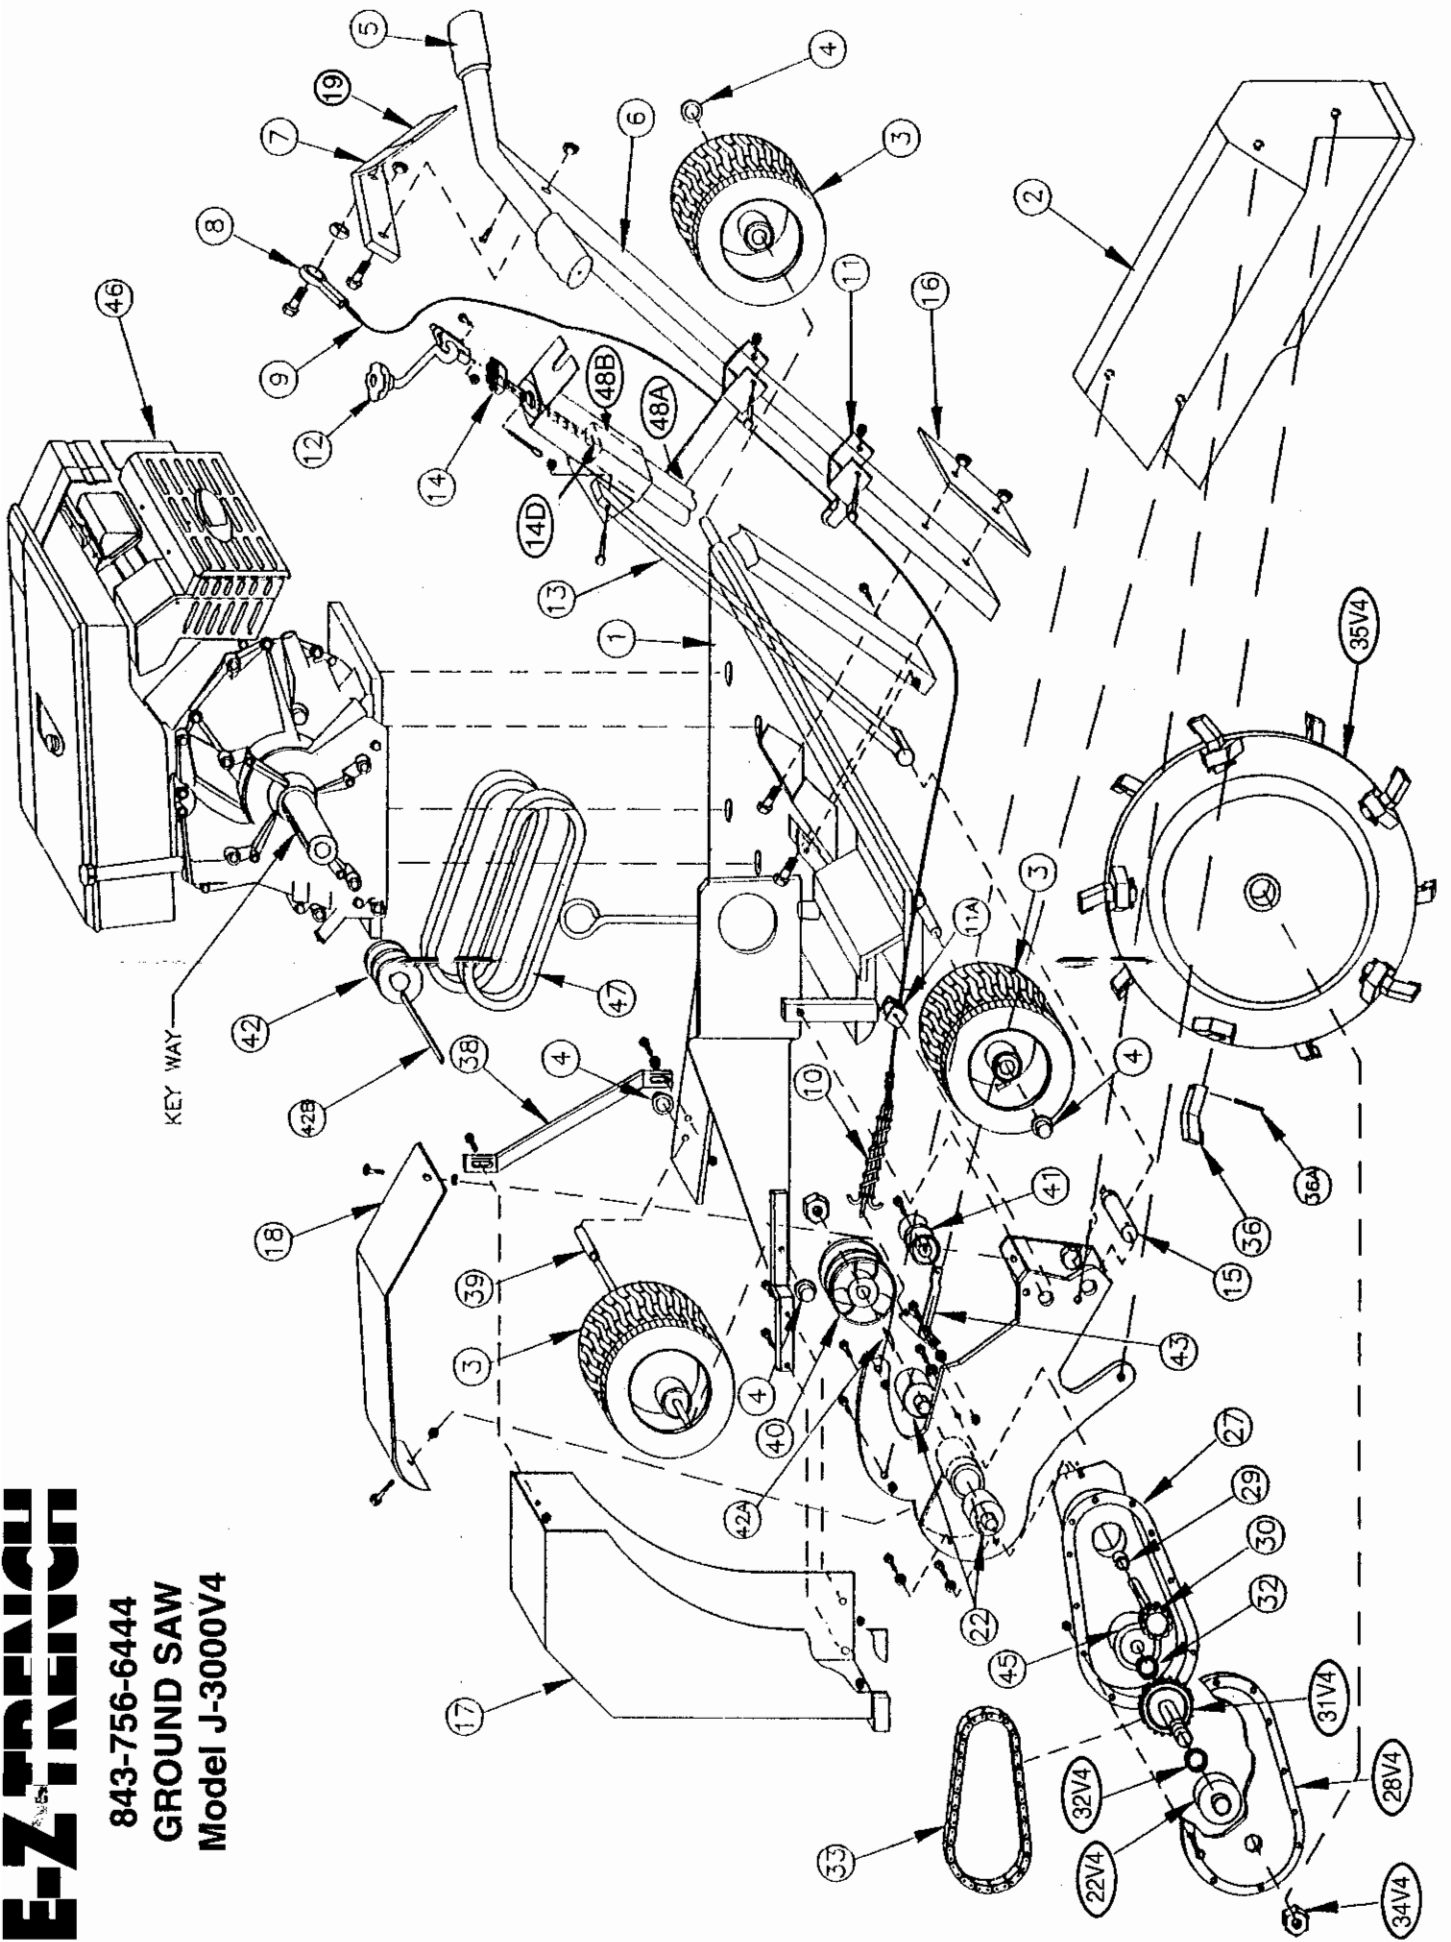

# E-Z-FRENCH

843-756-6444  
GROUND SAW  
Model J-3000V4

5.

4.